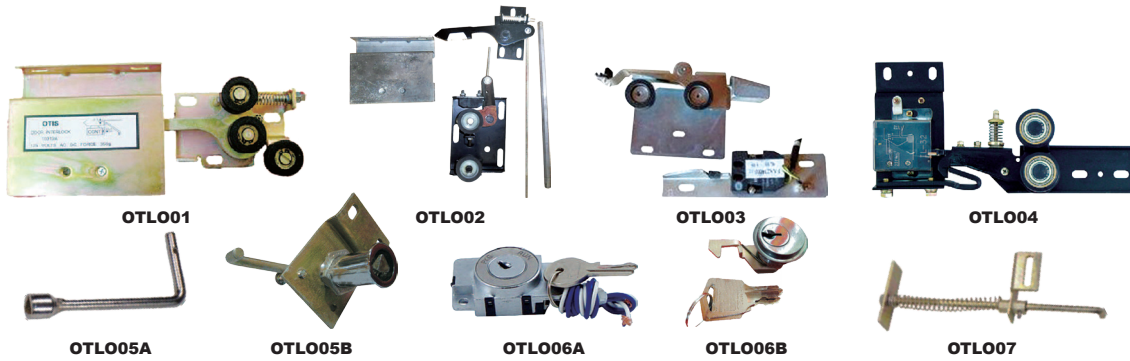

OTDV01

INE.#	OEM.#	Description
OTDV01	10211A	Door Vane
OTDV02		D1 Type Door Vane
OTDV03	FAA24390H1	3100 Type ,AT-120 Door Vane,Left
OTDV04	XTA2703AAE	Door Vane Of Guard Against
OTDV05		Door Vane Assembly
OTDV06		Door Vane Assembly
OTDV07		Door Vane Assembly

OTDV02

OTDV03

OTDV05

OTDV06

OTDV07

OTDV04

INE.#	OEM.#	Description
OTLO01	GS09(PB47)	Door Lock,Left
OTLO02	3100	Door Lock,Left
OTLO03	K5	Door Lock,Left
OTLO04	XAA431R1	XiZi Door Lock,Left
OTLO05A	XAA431AB1	Triangle Key
OTLO05B		Triangle Lock
OTLO06A		COP Powder Lock,φ30
OTLO06B		Door Lock,φ15
OTLO07		Mandril For Door Lock
OTLO08	PB123	XiZi Side Contact Lock
OTLO09	XAA177CB1	Landing Door Lock,PB78
OTLO10	GS09-1	Door Lock Contact
OTLO11	MK01-A	Door Contact
OTLO12	TOEC-40-1	Door Contact
OTLO13	GS09-13	Door Contact

INE.#	OEM.#	Description
OTSS01	A6098B11	Mechanical Switch
OTSS02	A6098B15	Mechanical Switch
OTSS03	A6098B3	Mechanical Switch
OTSS04	A6098B7	Mechanical Switch
OTSS05	J06098E5	Mechanical Switch,6098
OTSS06	6098D1	Mechanical Switch
OTSS07	6098D3	Mechanical Switch
OTSS08	AA1	Limited Switch
OTSS09	AA3	Limited Switch Of Speed Governor
OTSS10	TAA177AH1	Limited Switch Of Speed Governor
OTSS11	TAA177AH2	Limited Switch Of Speed Governor
OTSS12	XAA177BW1	1370 Limited Switch